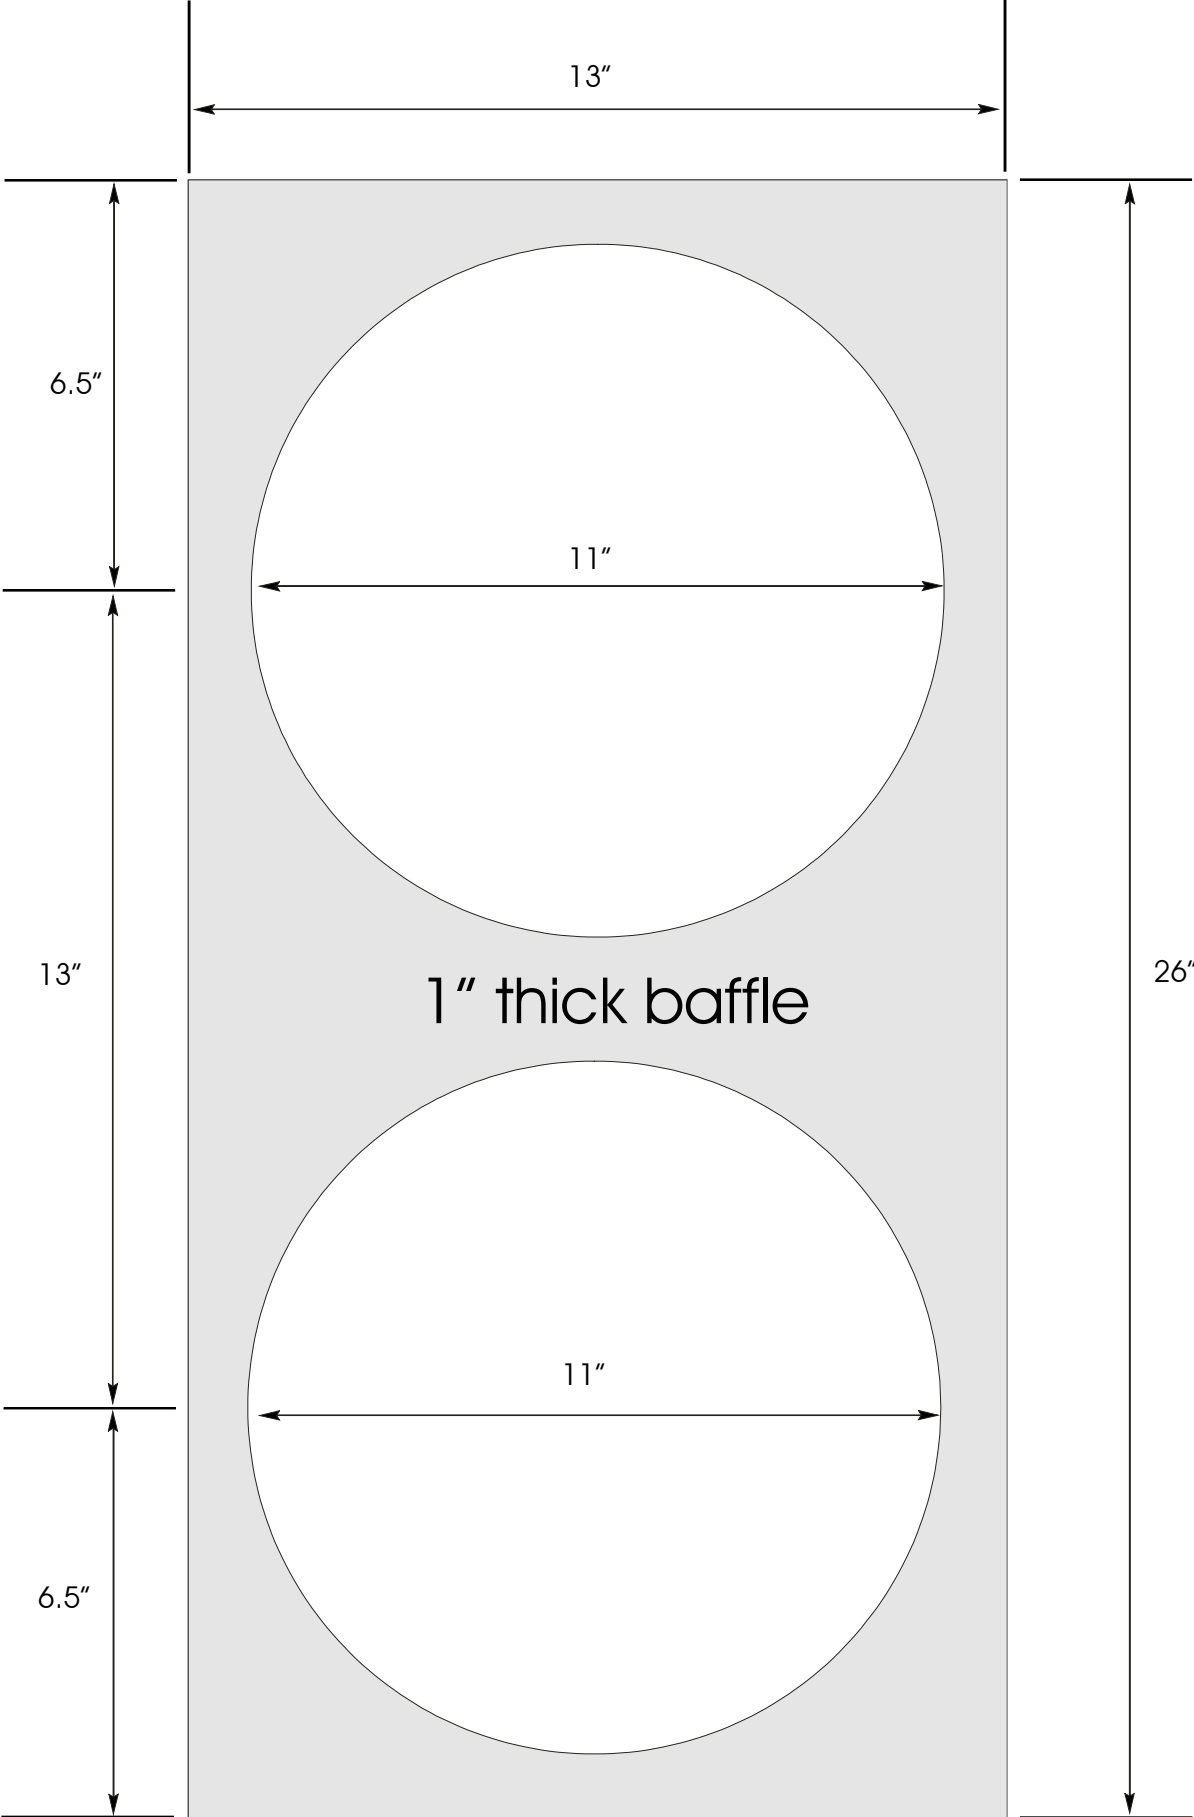

Center baffle

Side View

Front view

Top panels is 16" wide and 14" deep

Side panels are two layers of 3/4" thick material
and are 26.75" high by 14" deep

13"

Decorative base