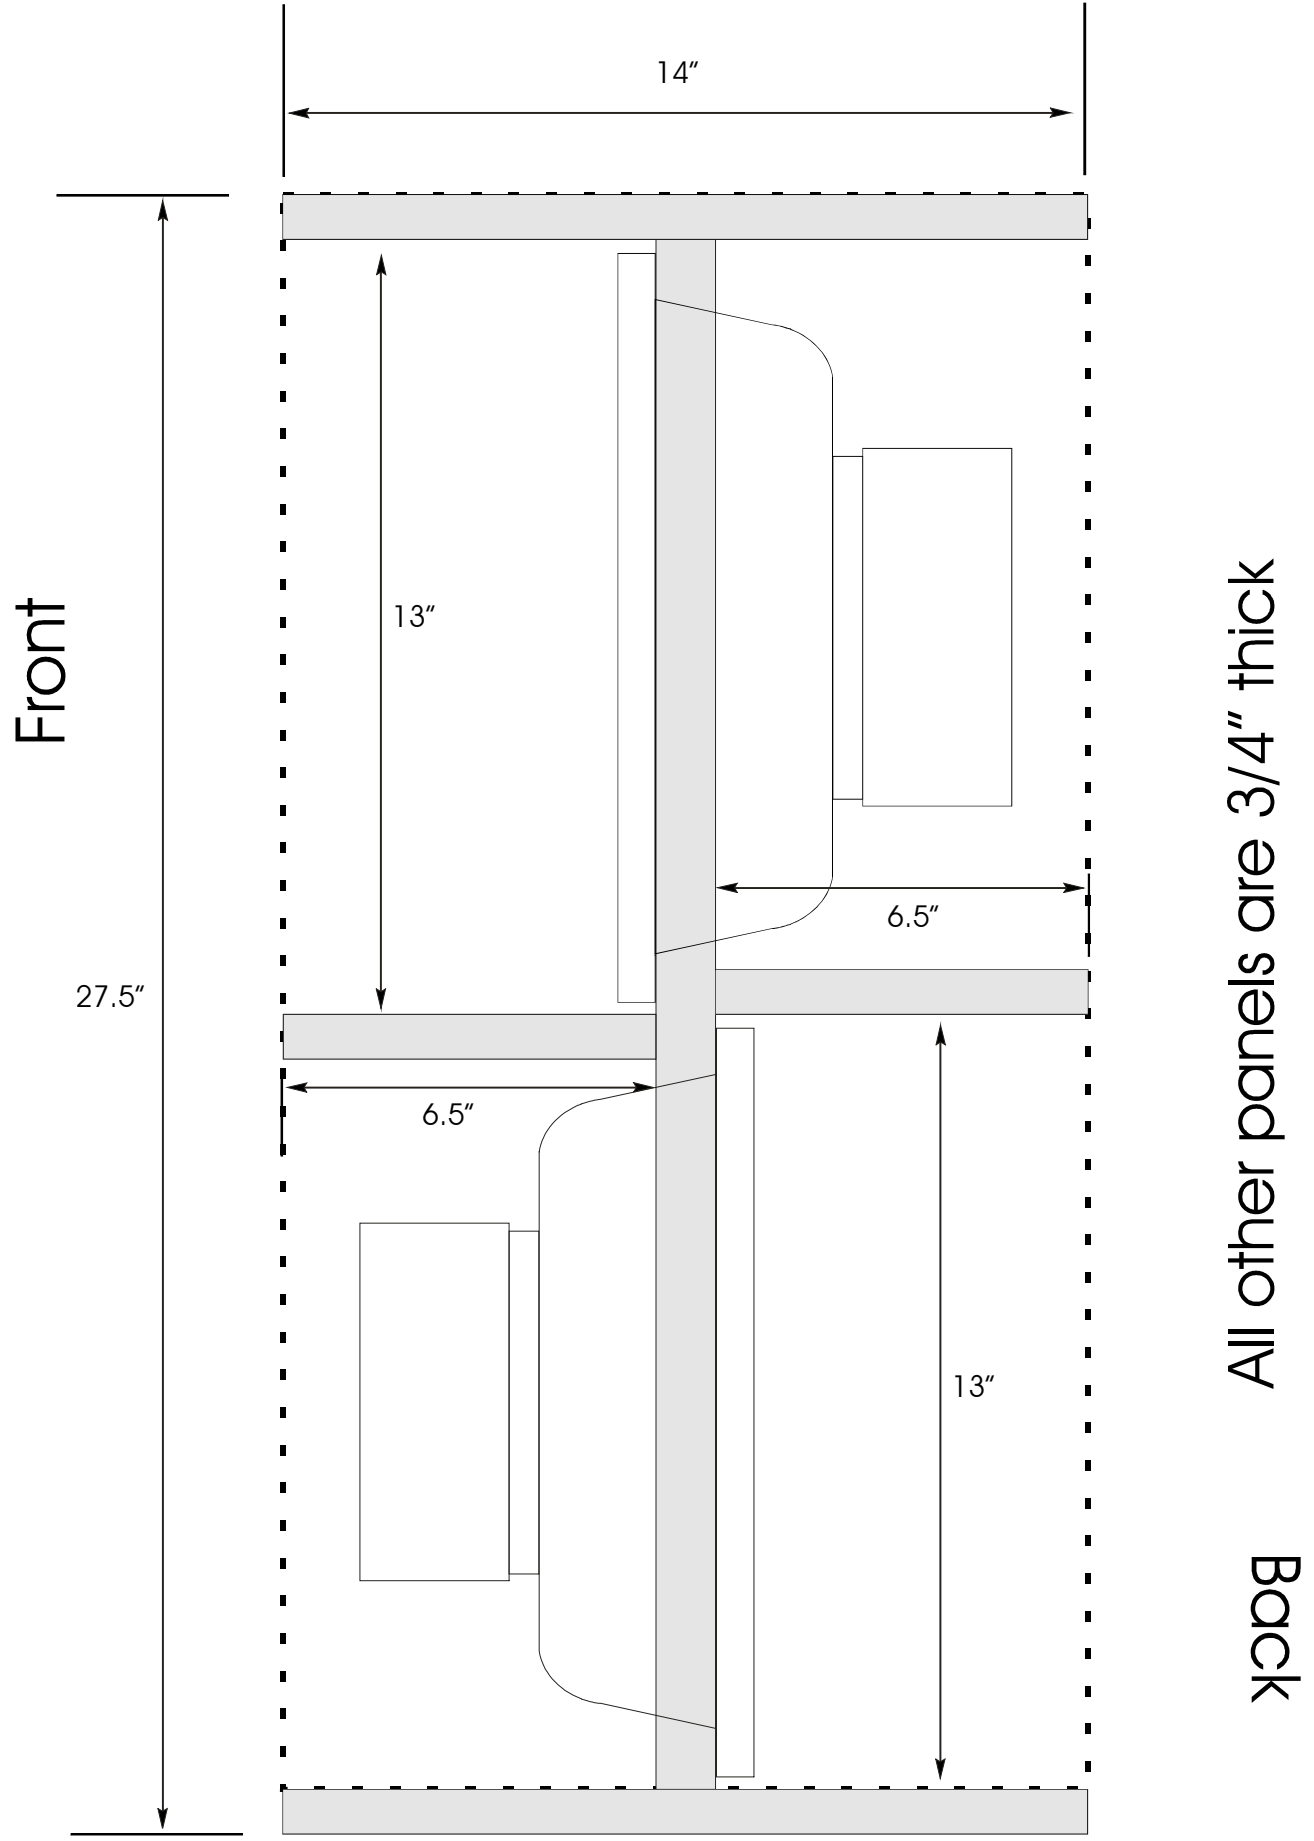

Center baffle

Side View

Front view

Top panels is 16" wide and 14" deep

Side panels are two layers of 3/4" thick material
and are 26.75" high by 14" deep

13"

Decorative base