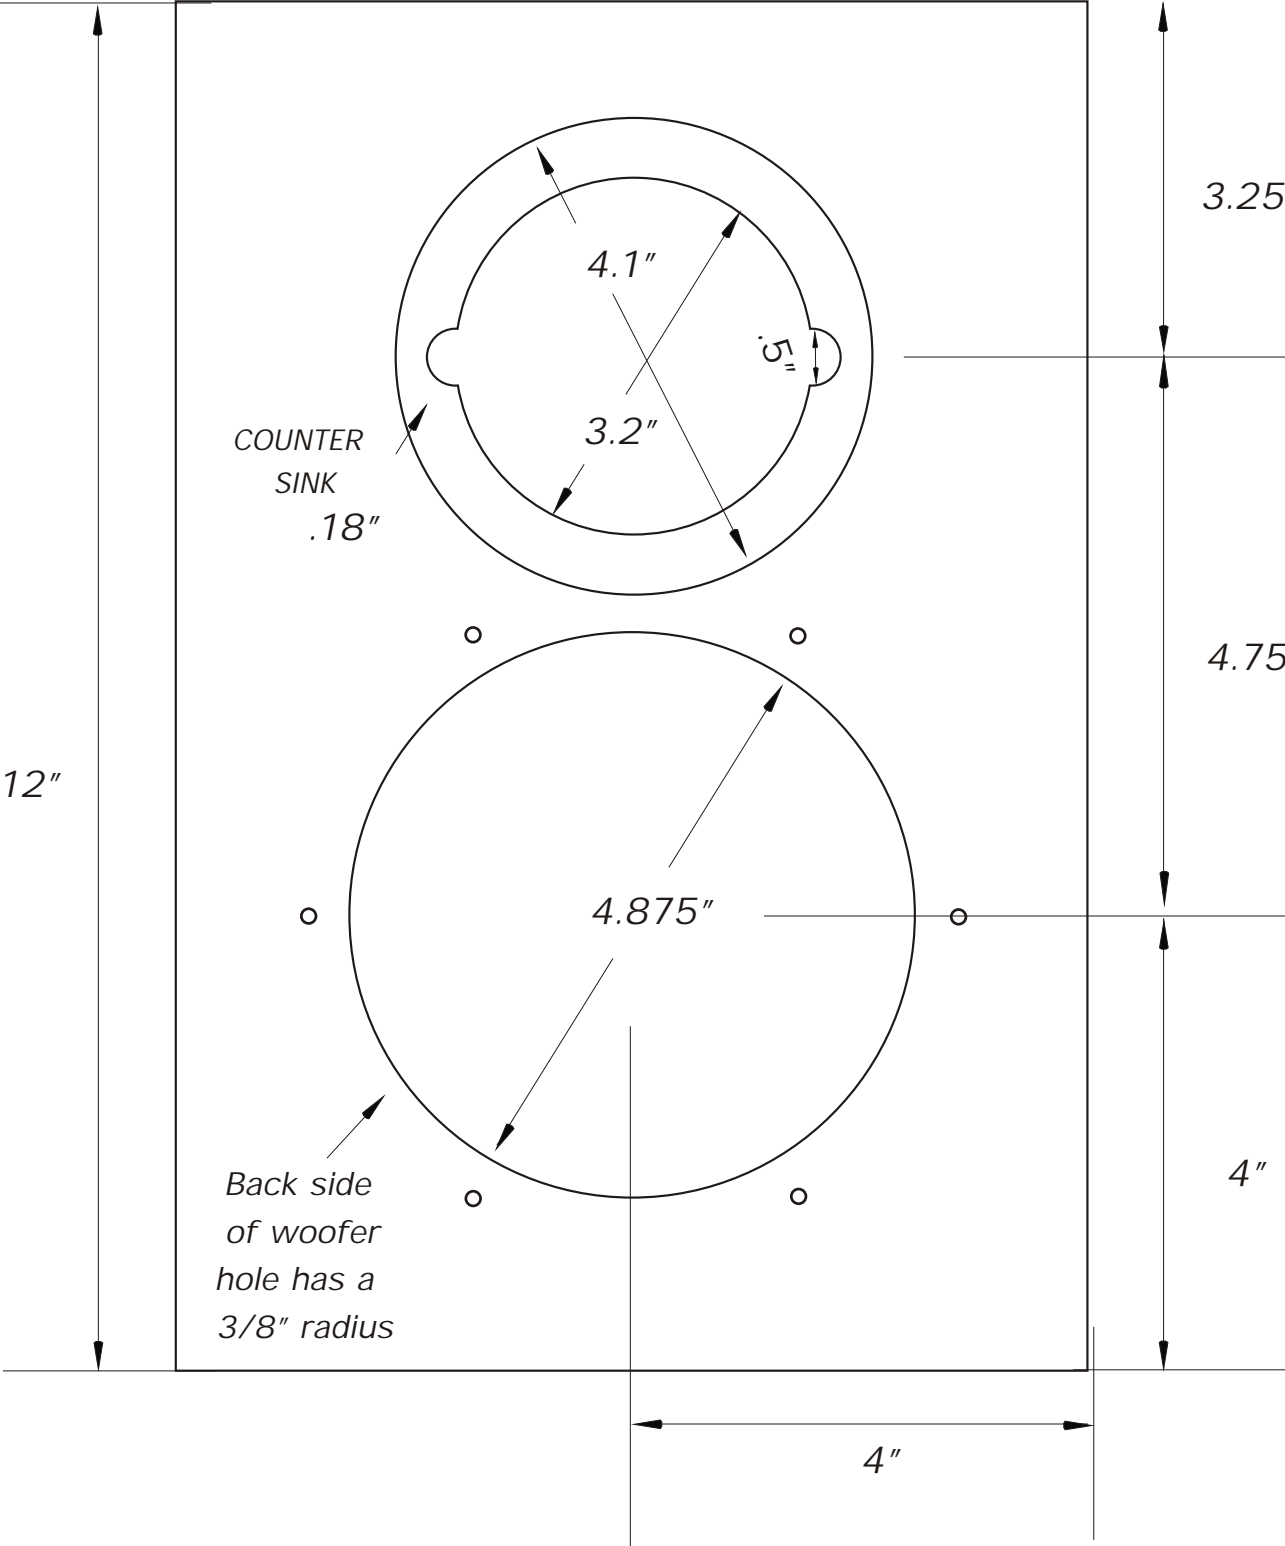

Front Panel

*Back Panel*

*This box size and tuning will yield an F3 of 60Hz.*

*This box size and tuning will yield an F3 of 55Hz.  
This is also the most preferred size.*