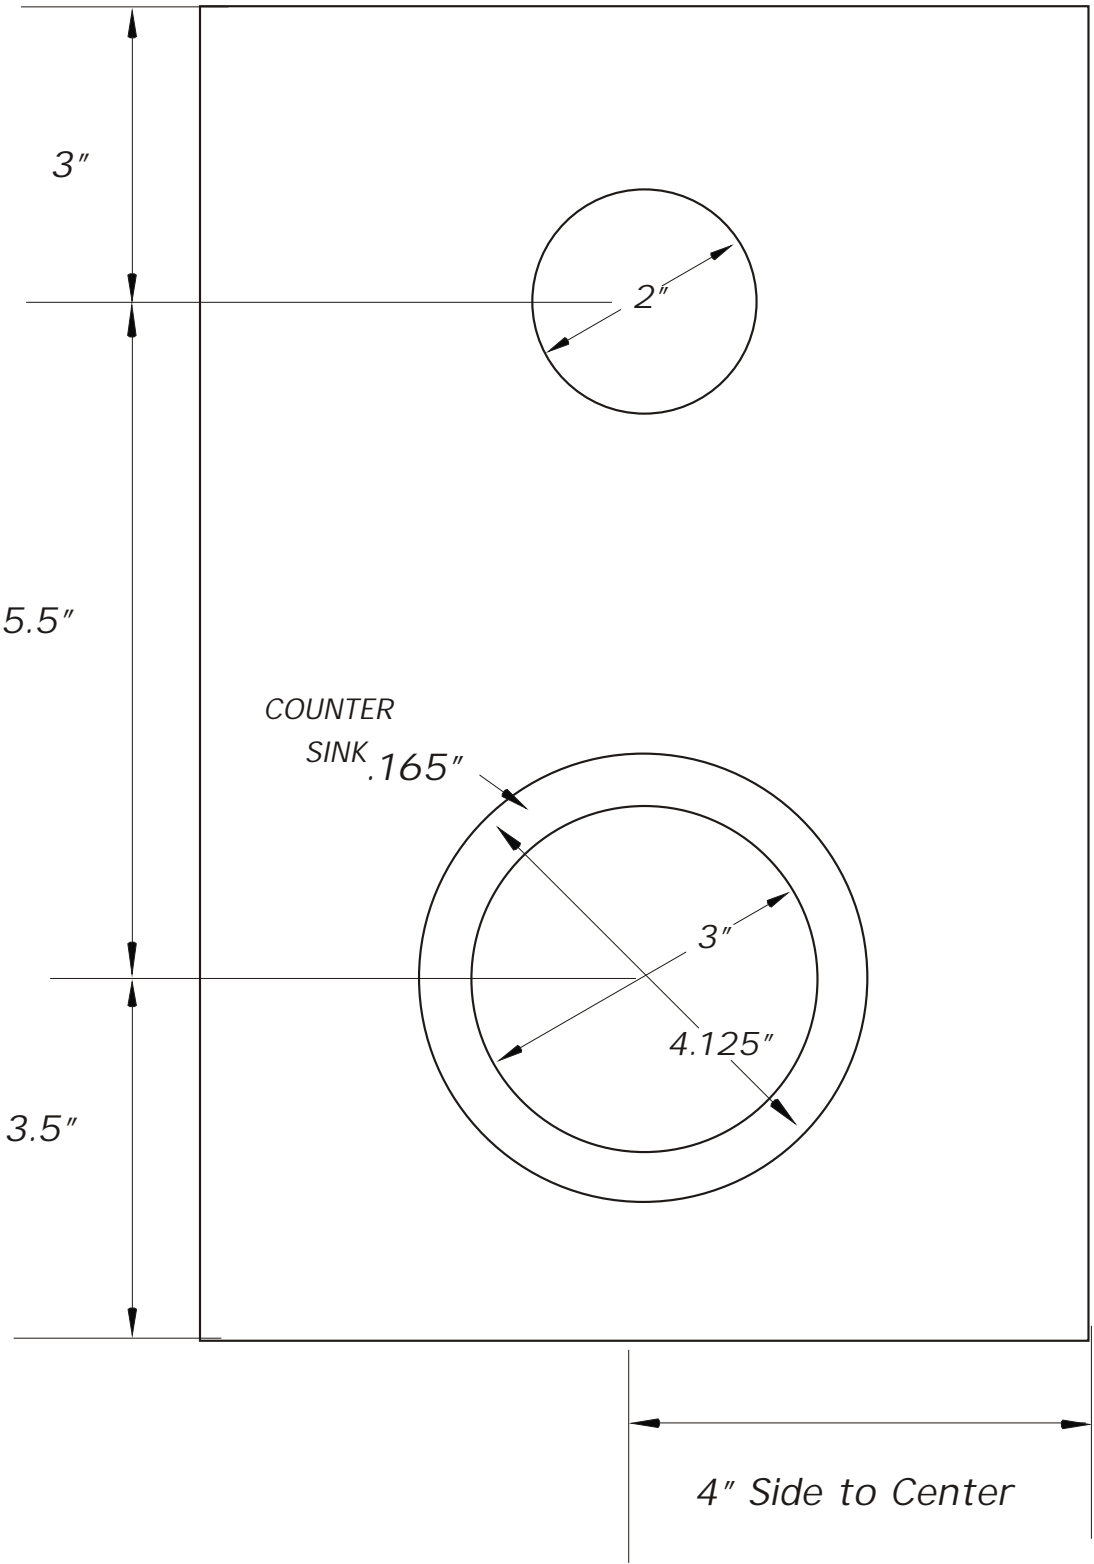

Front Panel

*Back Panel*

*This box size and tuning will yield an F3 of 60Hz.*

*This box size and tuning will yield an F3 of 55Hz.  
This is also the most preferred size.*