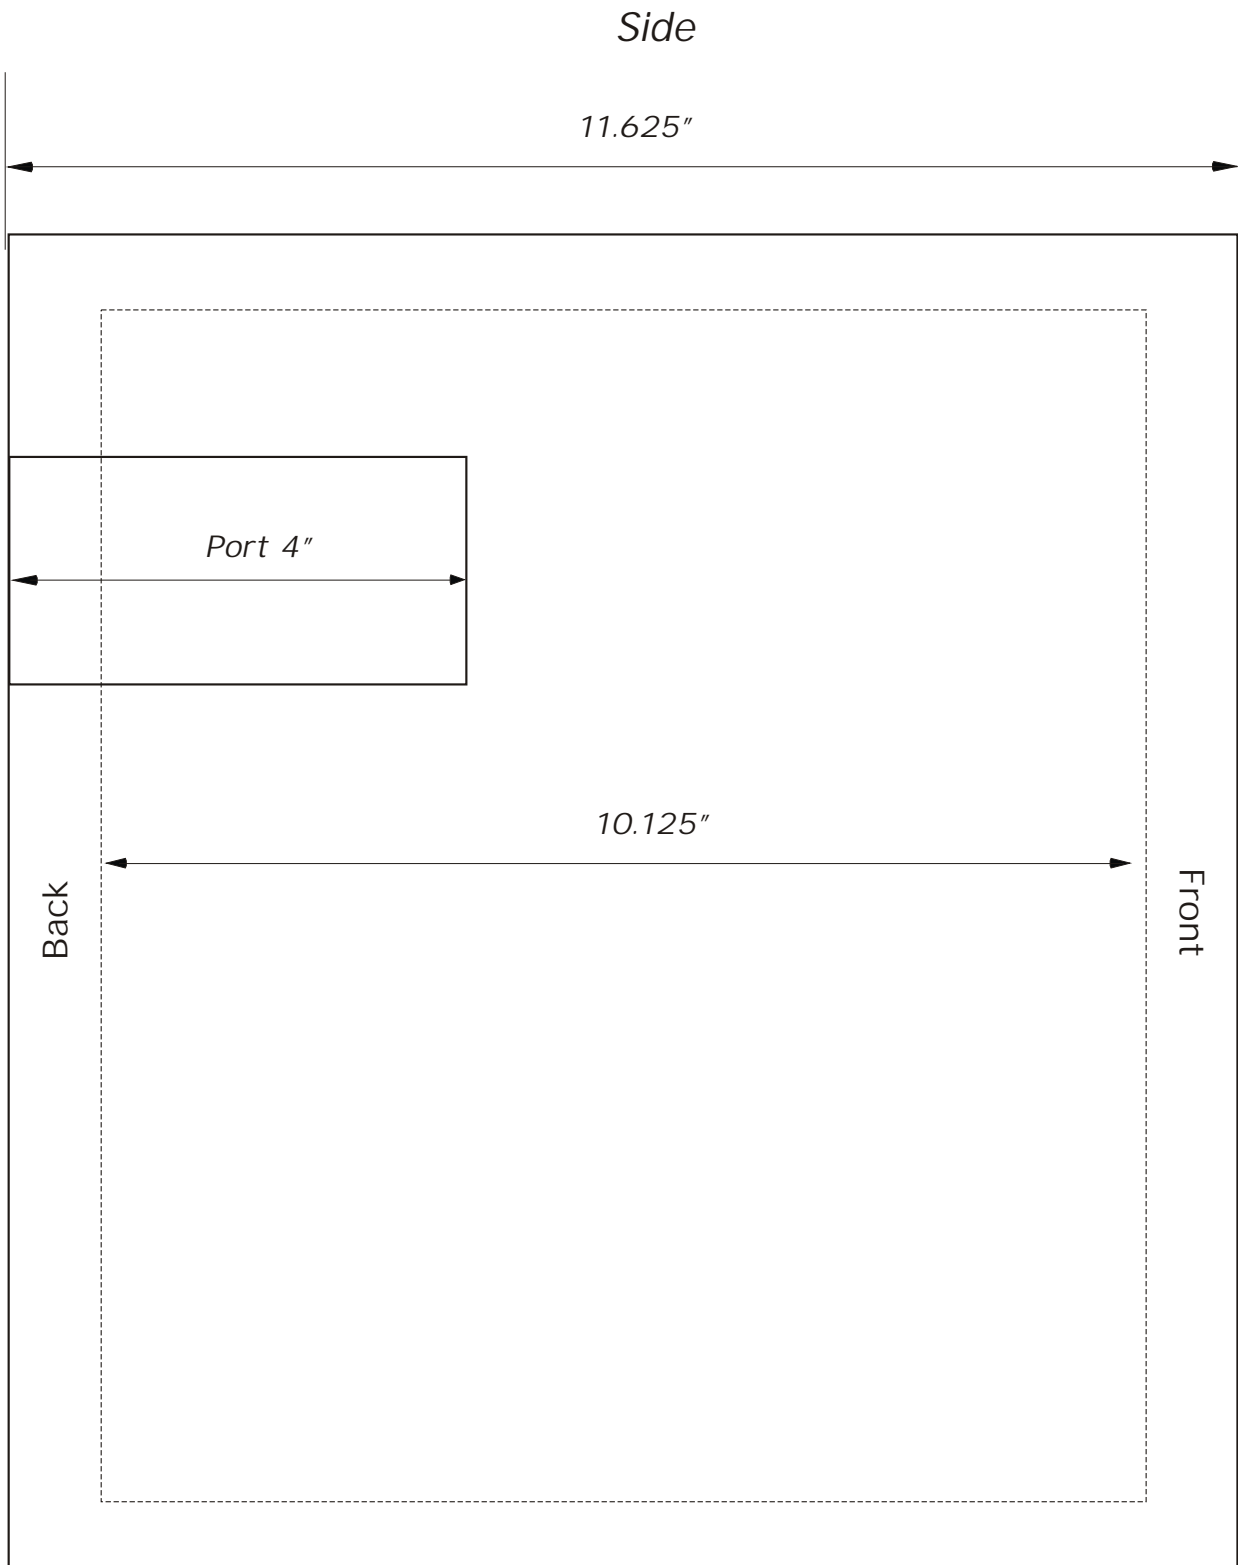

Front Panel

*Back Panel*

*This box size and tuning will yield an F3 of 60Hz.*

*This box size and tuning will yield an F3 of 55Hz.  
This is also the most preferred size.*