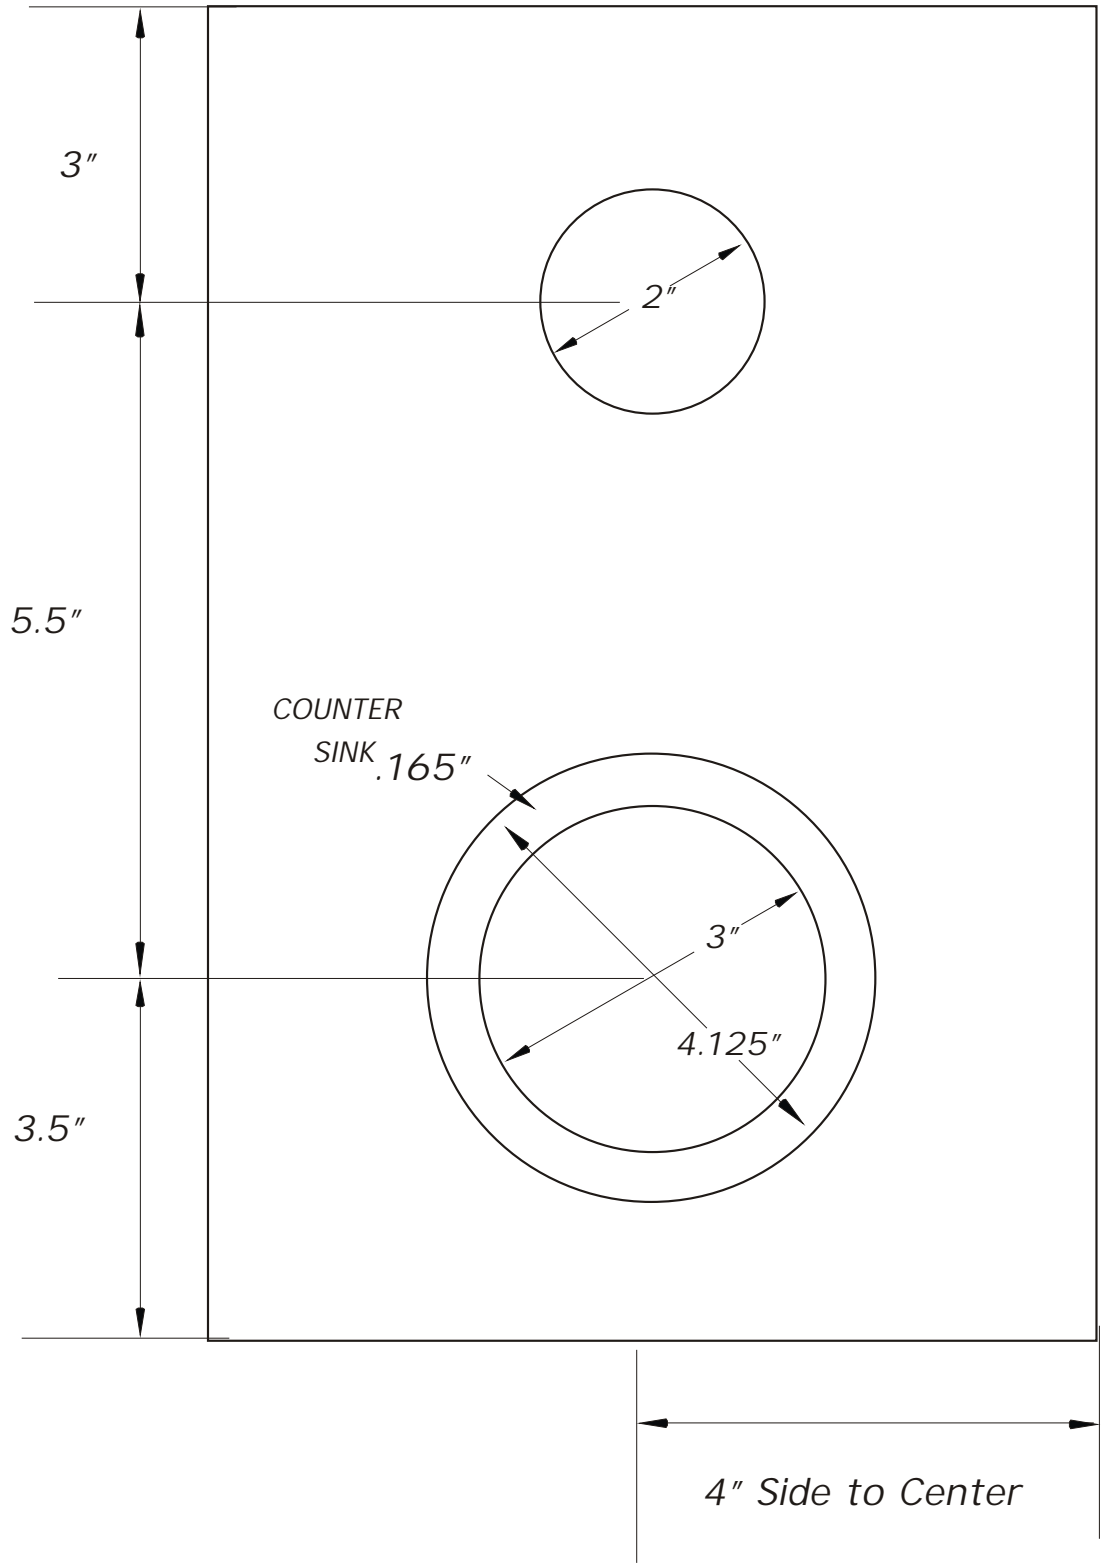

Front Panel

Back Panel

This box size and tuning will yield an F3 of 60Hz.

*This box size and tuning will yield an F3 of 55Hz.
This is also the most preferred size.*