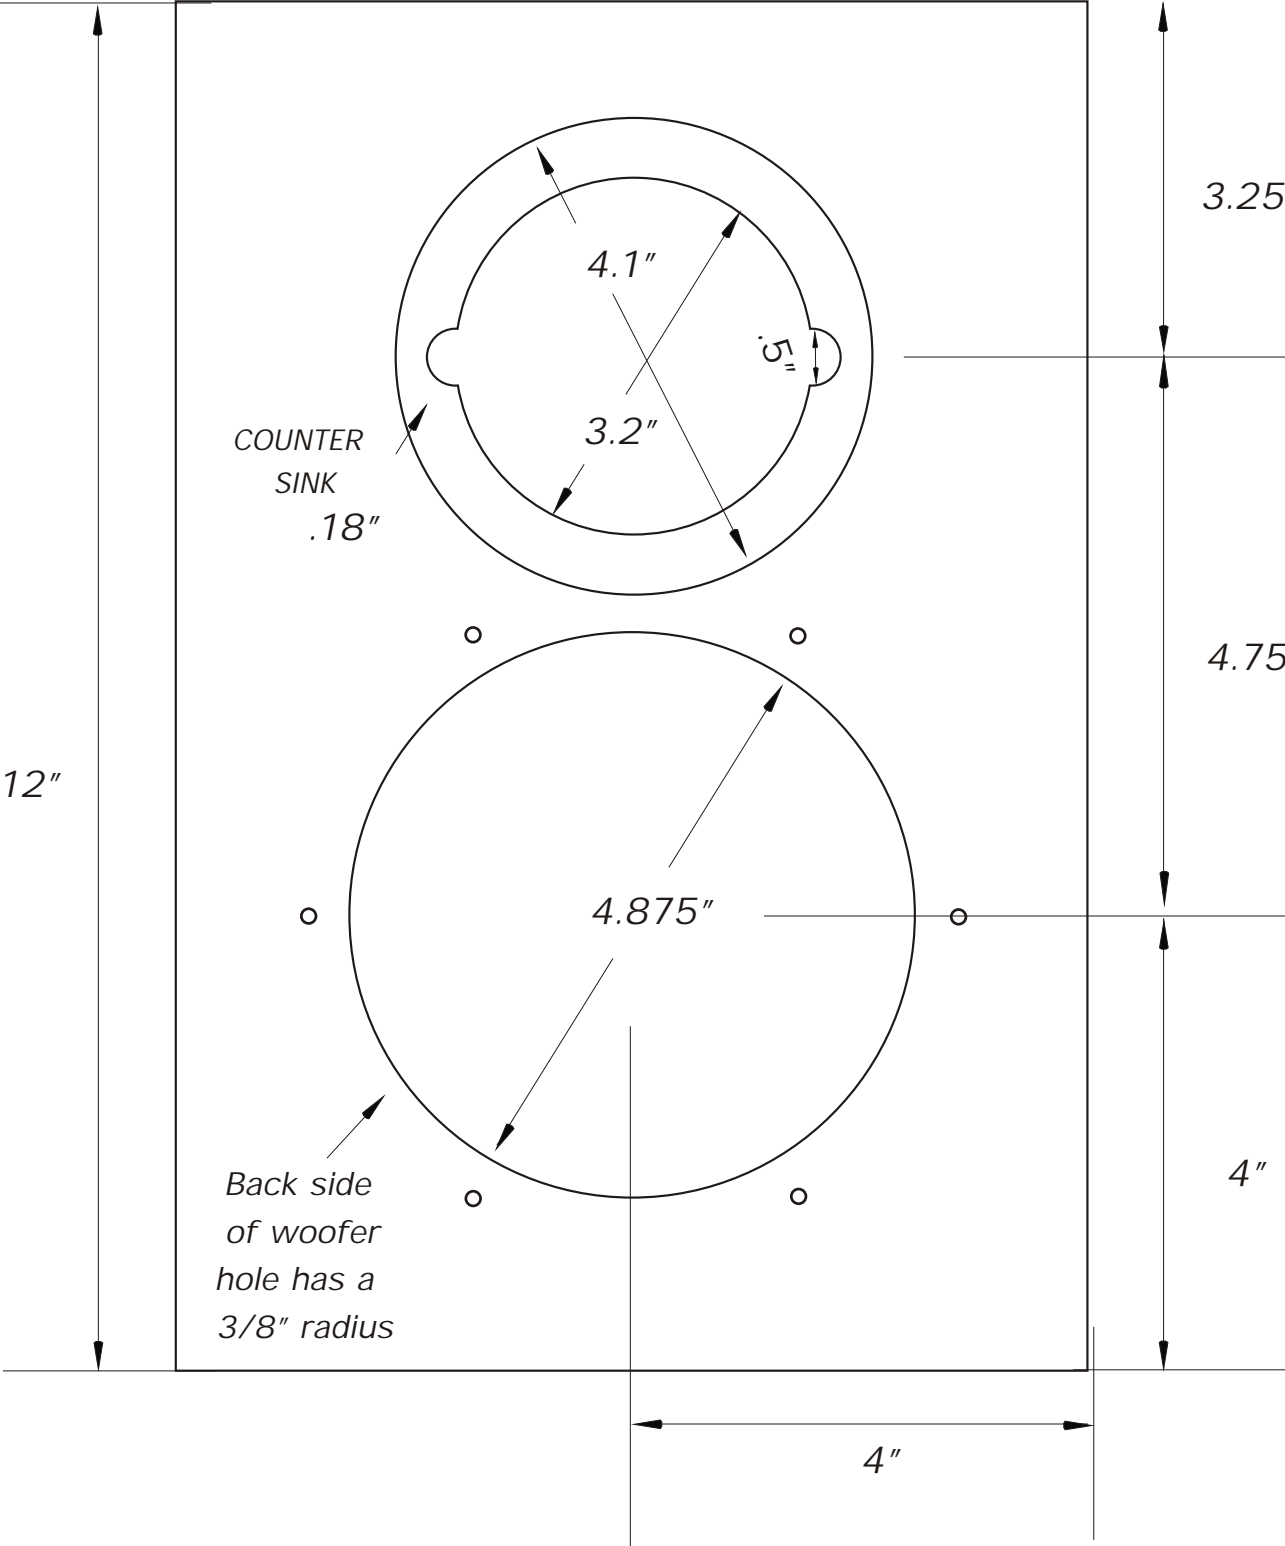

Front Panel

Back Panel

This box size and tuning will yield an F3 of 60Hz.

*This box size and tuning will yield an F3 of 55Hz.
This is also the most preferred size.*