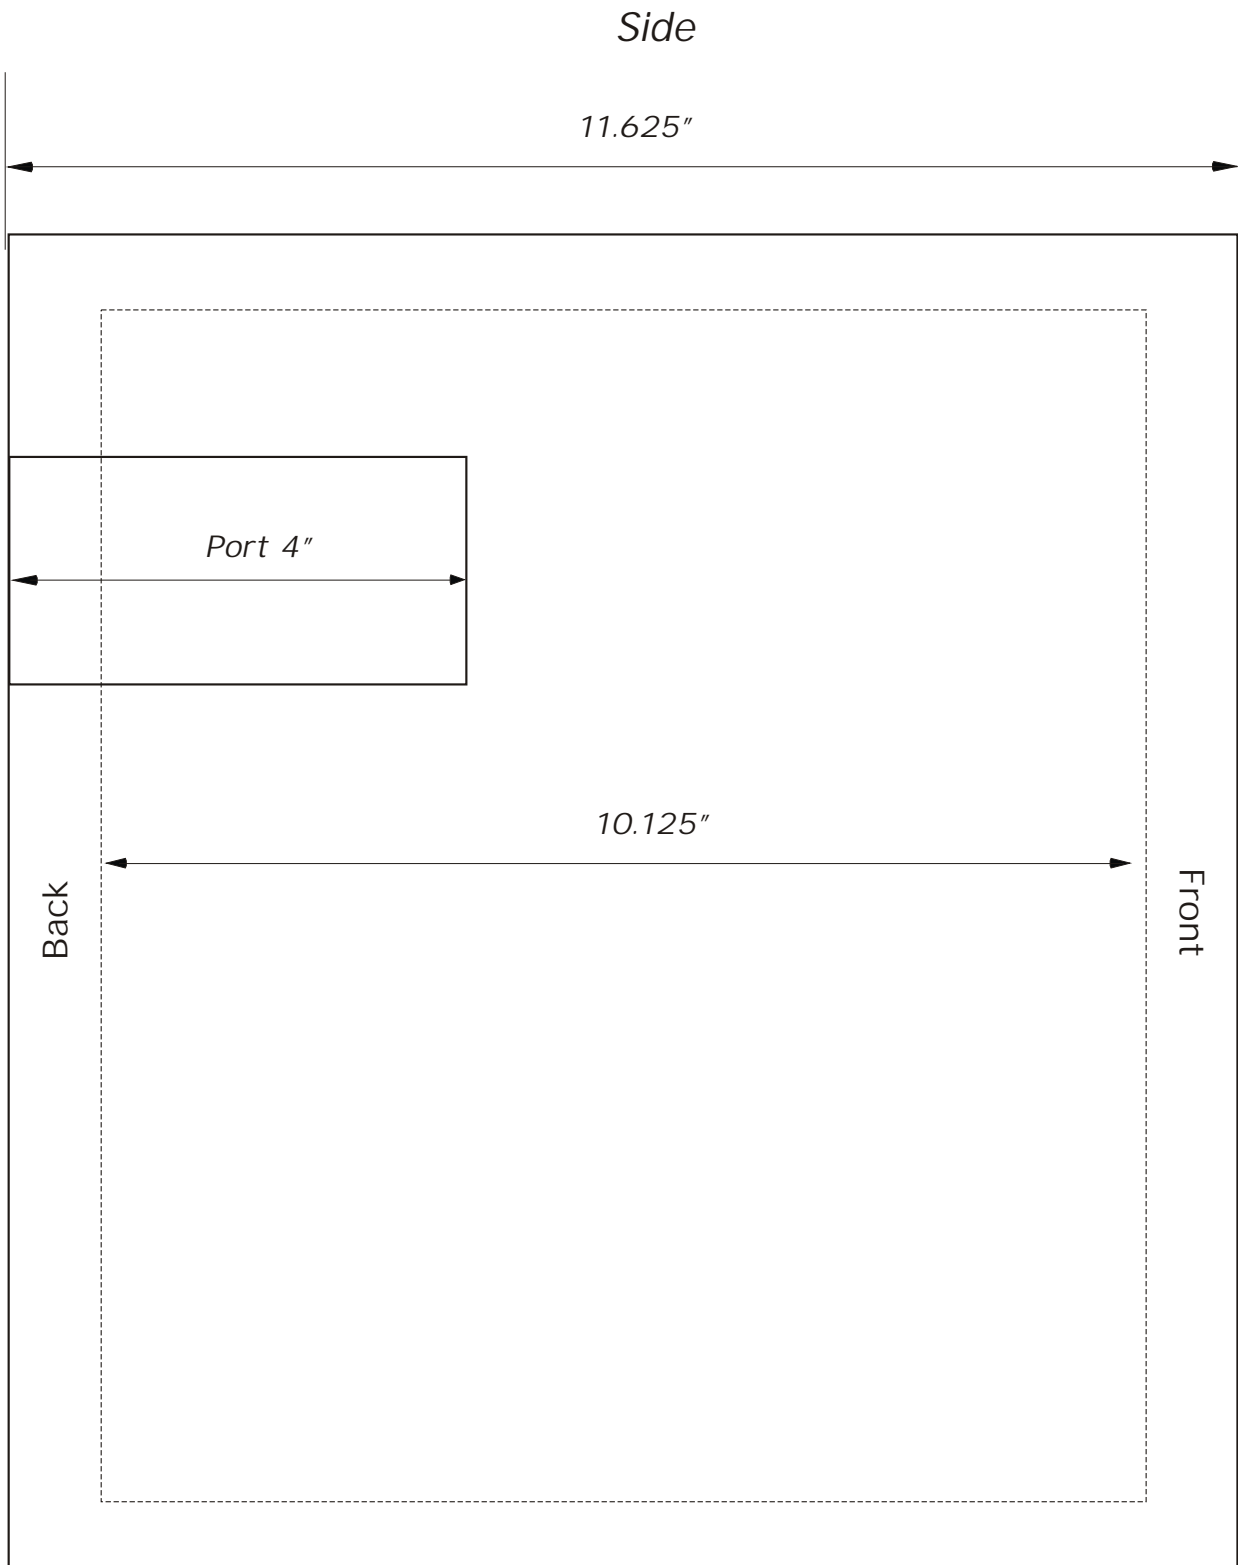

Front Panel

Back Panel

This box size and tuning will yield an F3 of 60Hz.

*This box size and tuning will yield an F3 of 55Hz.
This is also the most preferred size.*