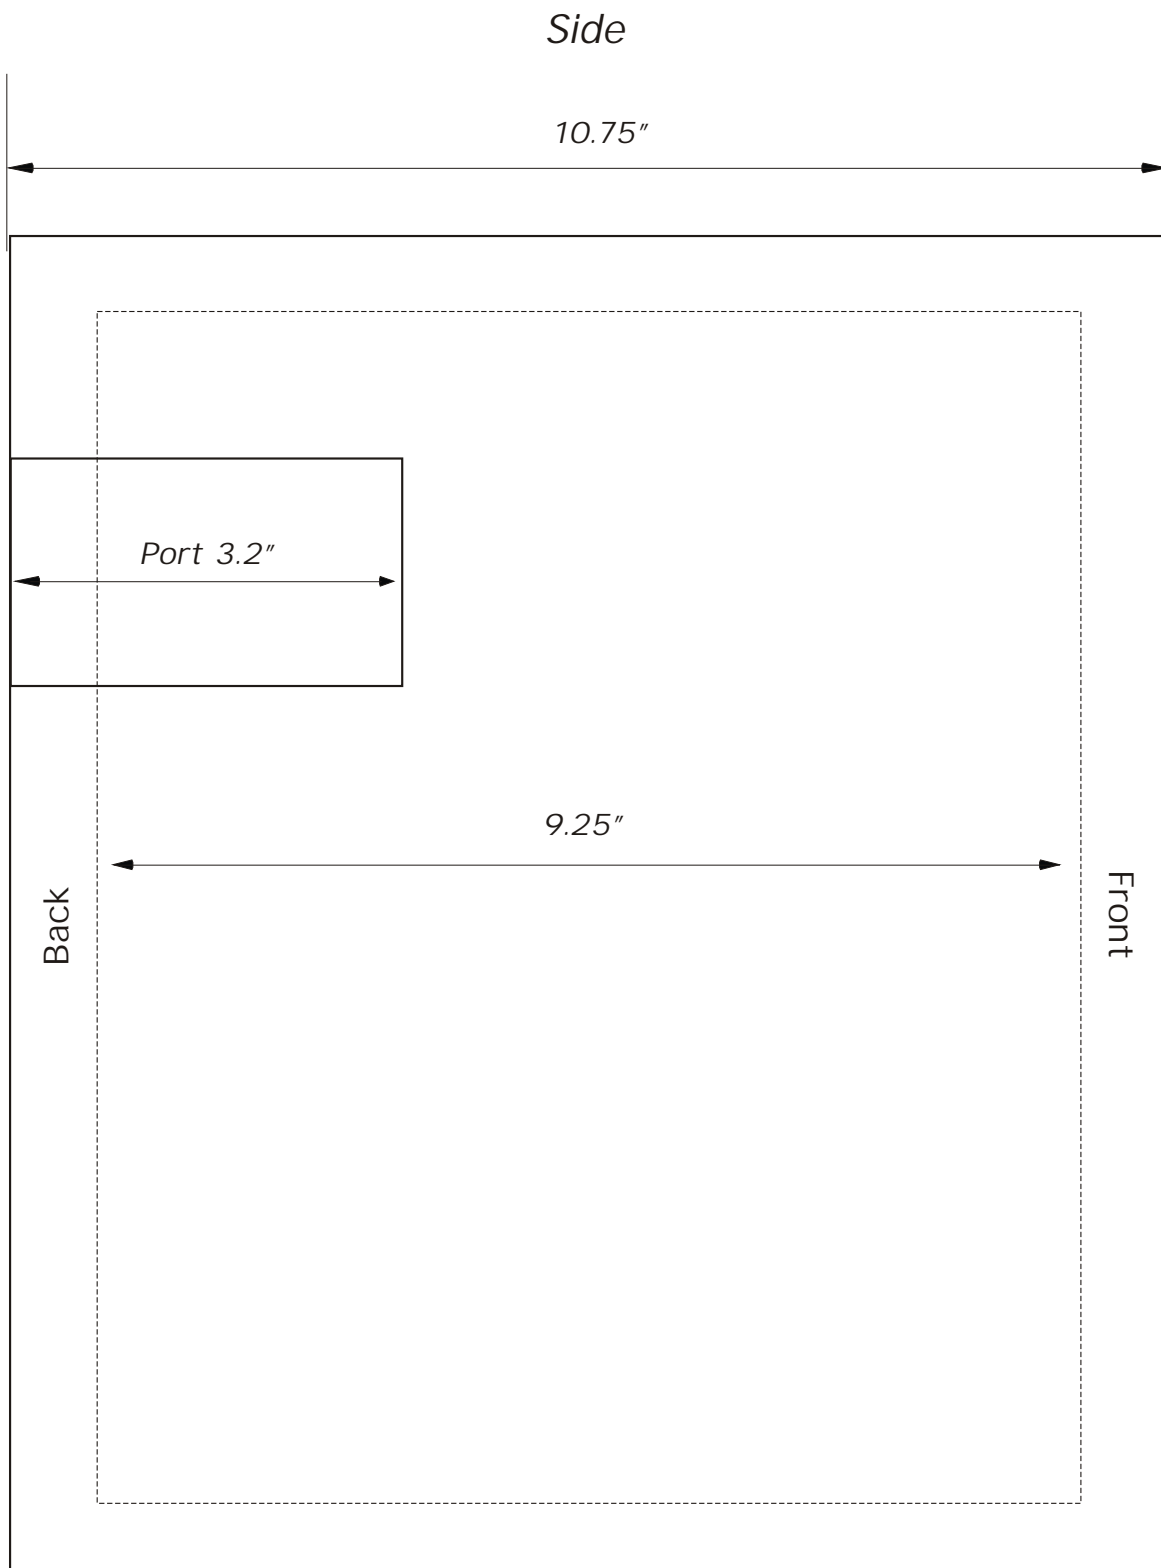

Front Panel

*Back Panel*

*This box size and tuning will yield an F3 of 60Hz.*

*This box size and tuning will yield an F3 of 55Hz.  
This is also the most preferred size.*