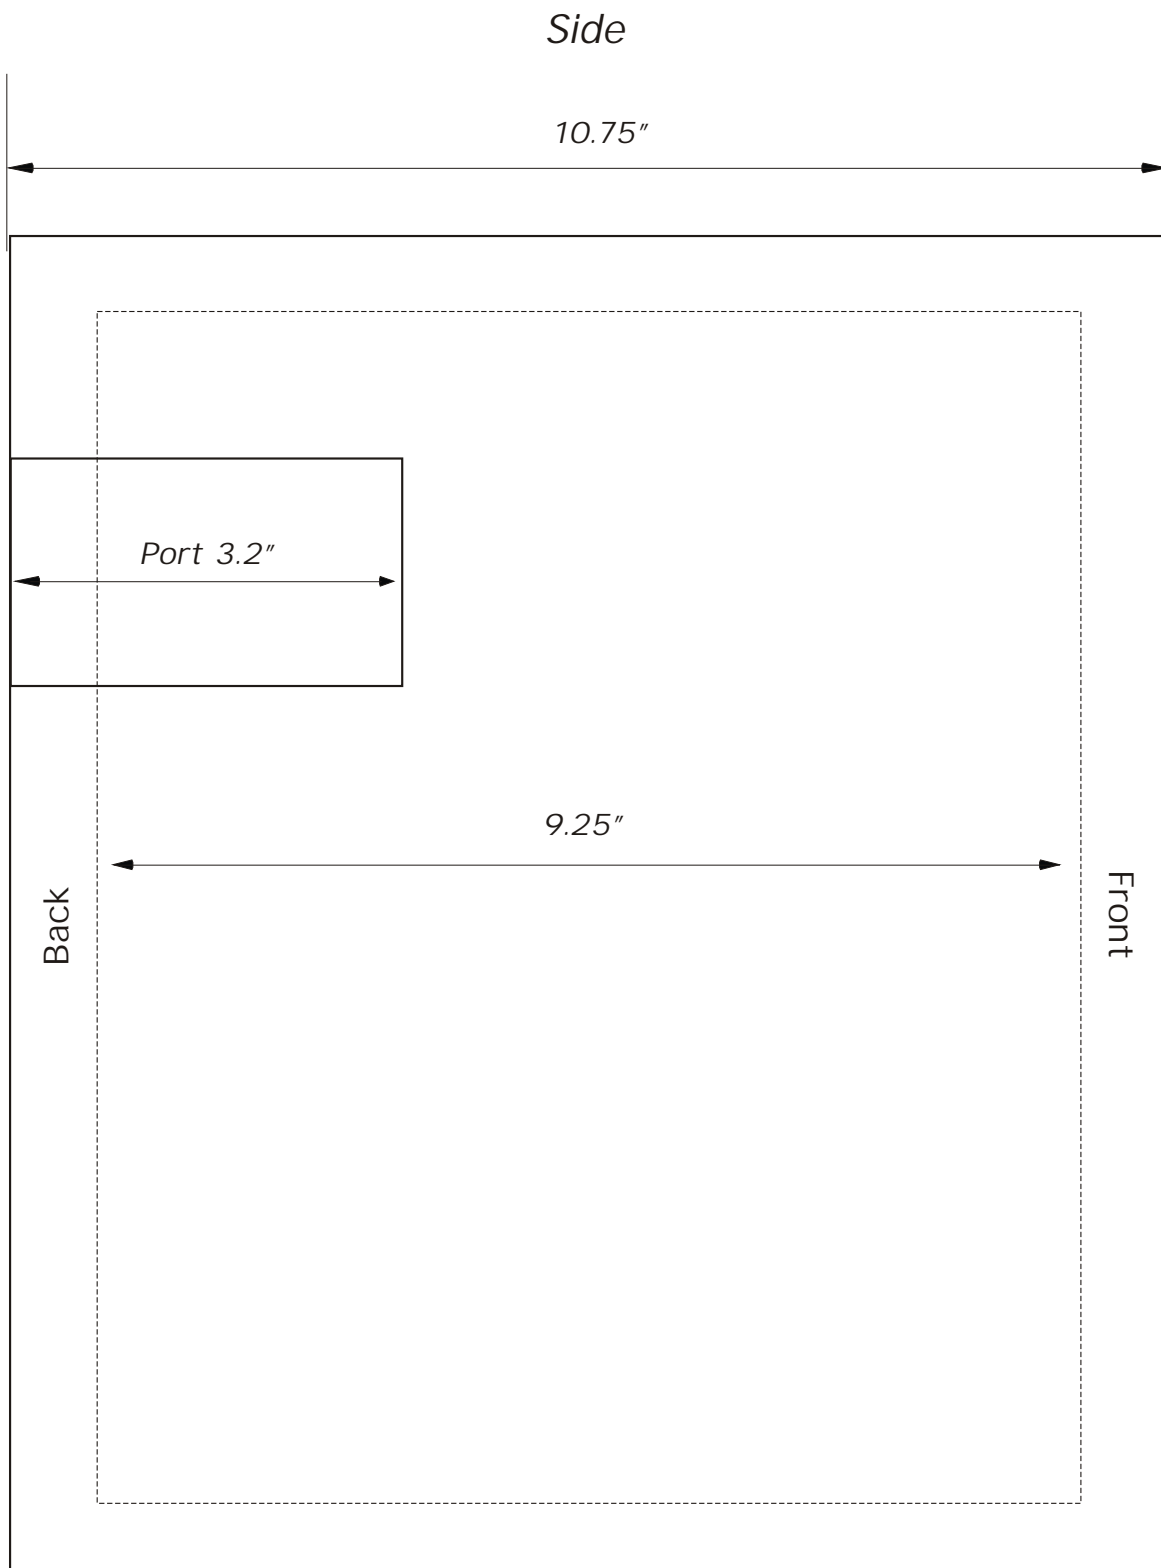

Front Panel

Back Panel

This box size and tuning will yield an F3 of 60Hz.

*This box size and tuning will yield an F3 of 55Hz.
This is also the most preferred size.*