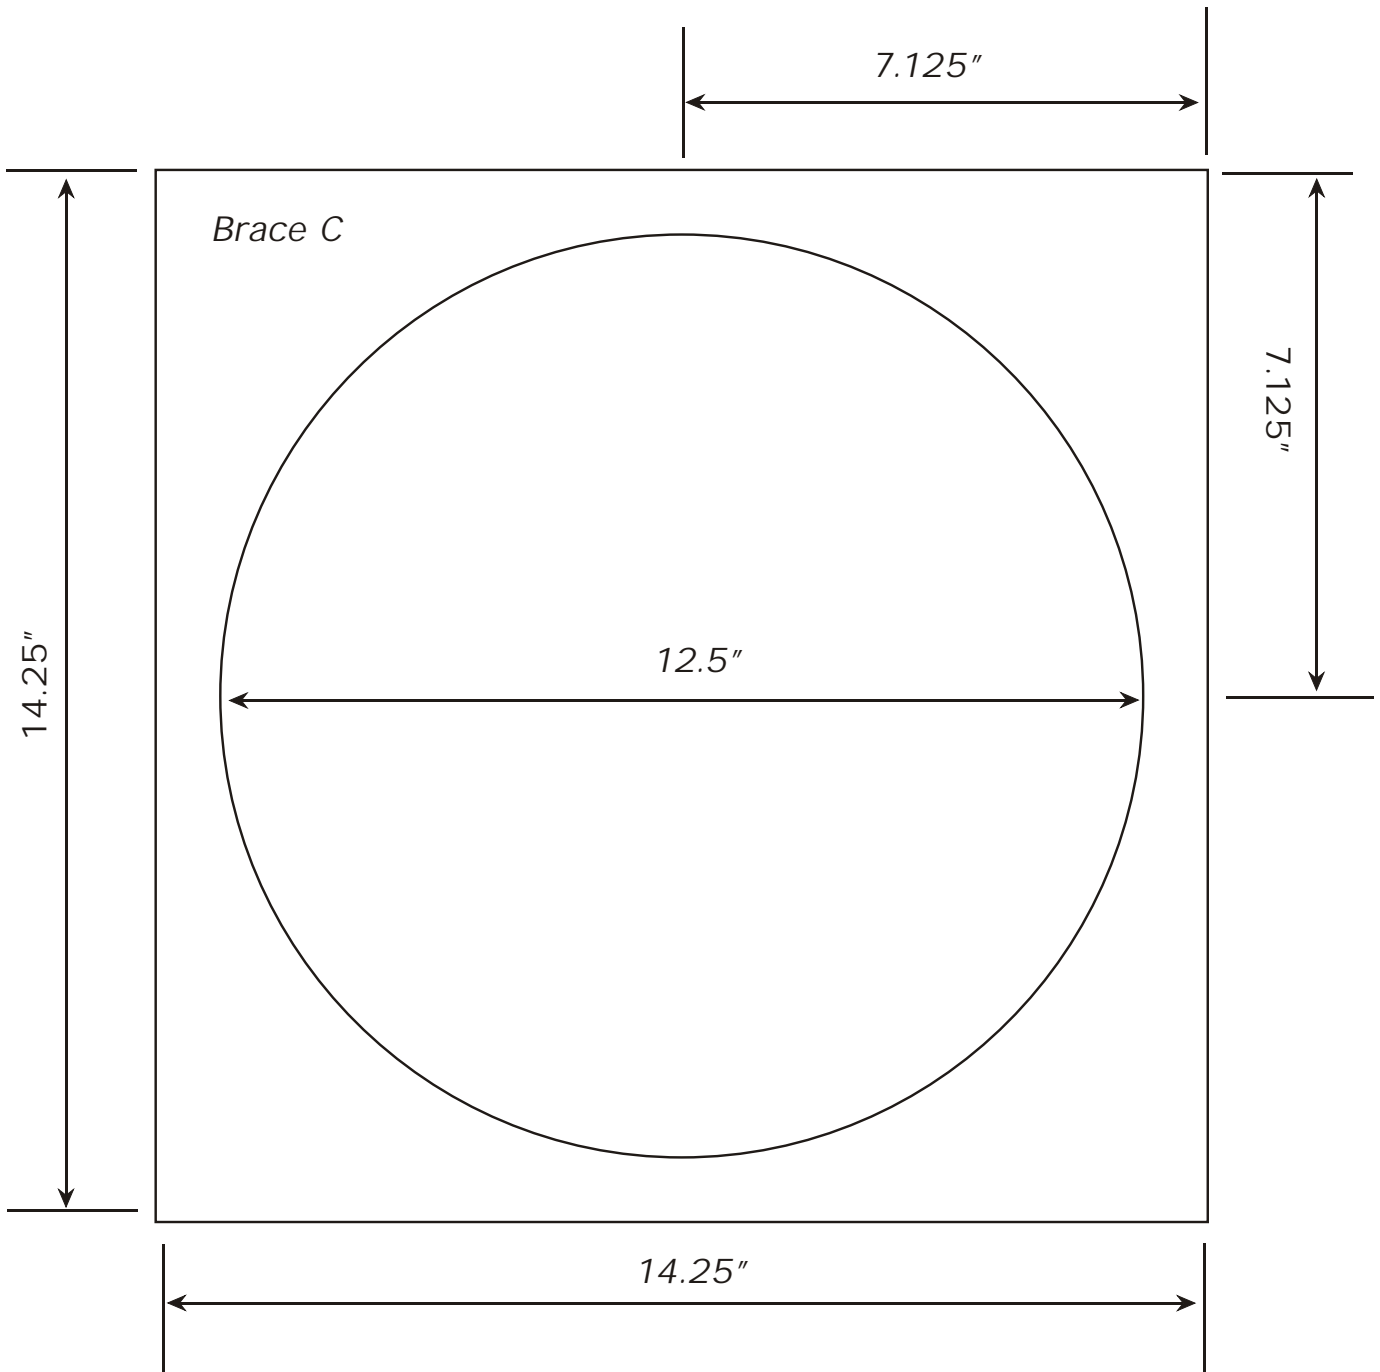

*Sealed box for single SW-12-04*

*Outer front baffle*

*Cut List*

- 1) *Front baffle A: 15.75" by 15.75"*
- 1) *Front baffle B: 14.25" by 14.25"*
- 3) *Brace C: 14.25" by 14.25"*
- 1) *Back panel D: 14.25" by 14.25"*
- 1) *Back panel E: 15.75" by 15.75"*
- 2) *Top/bottom F: 15.75" by 15.75"*
- 2) *Sides G: 14.25" by 15.75"*