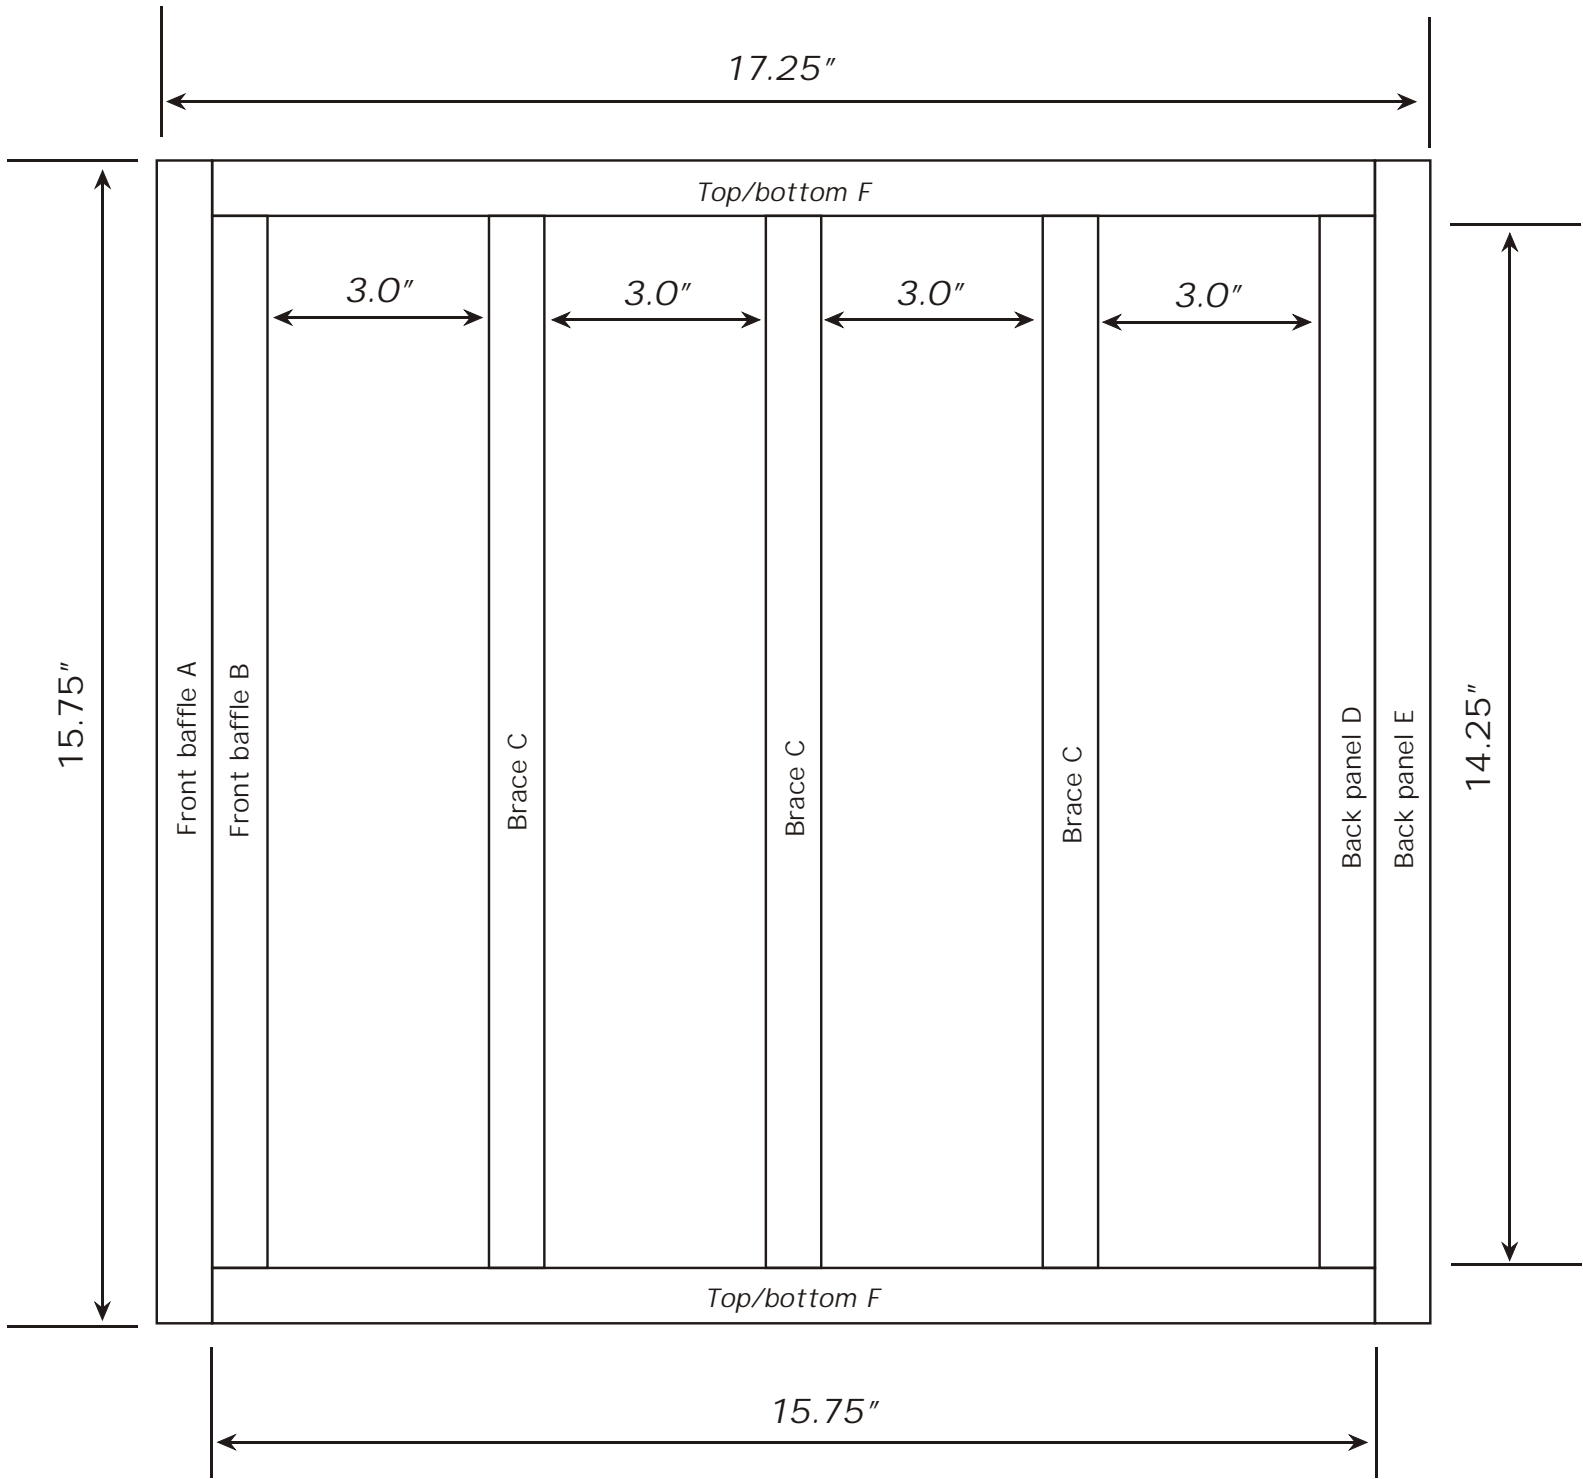

*Sealed box for single SW-12-04*

*Outer front baffle*

*Cut List*

- 1) *Front baffle A: 15.75" by 15.75"*
- 1) *Front baffle B: 14.25" by 14.25"*
- 3) *Brace C: 14.25" by 14.25"*
- 1) *Back panel D: 14.25" by 14.25"*
- 1) *Back panel E: 15.75" by 15.75"*
- 2) *Top/bottom F: 15.75" by 15.75"*
- 2) *Sides G: 14.25" by 15.75"*