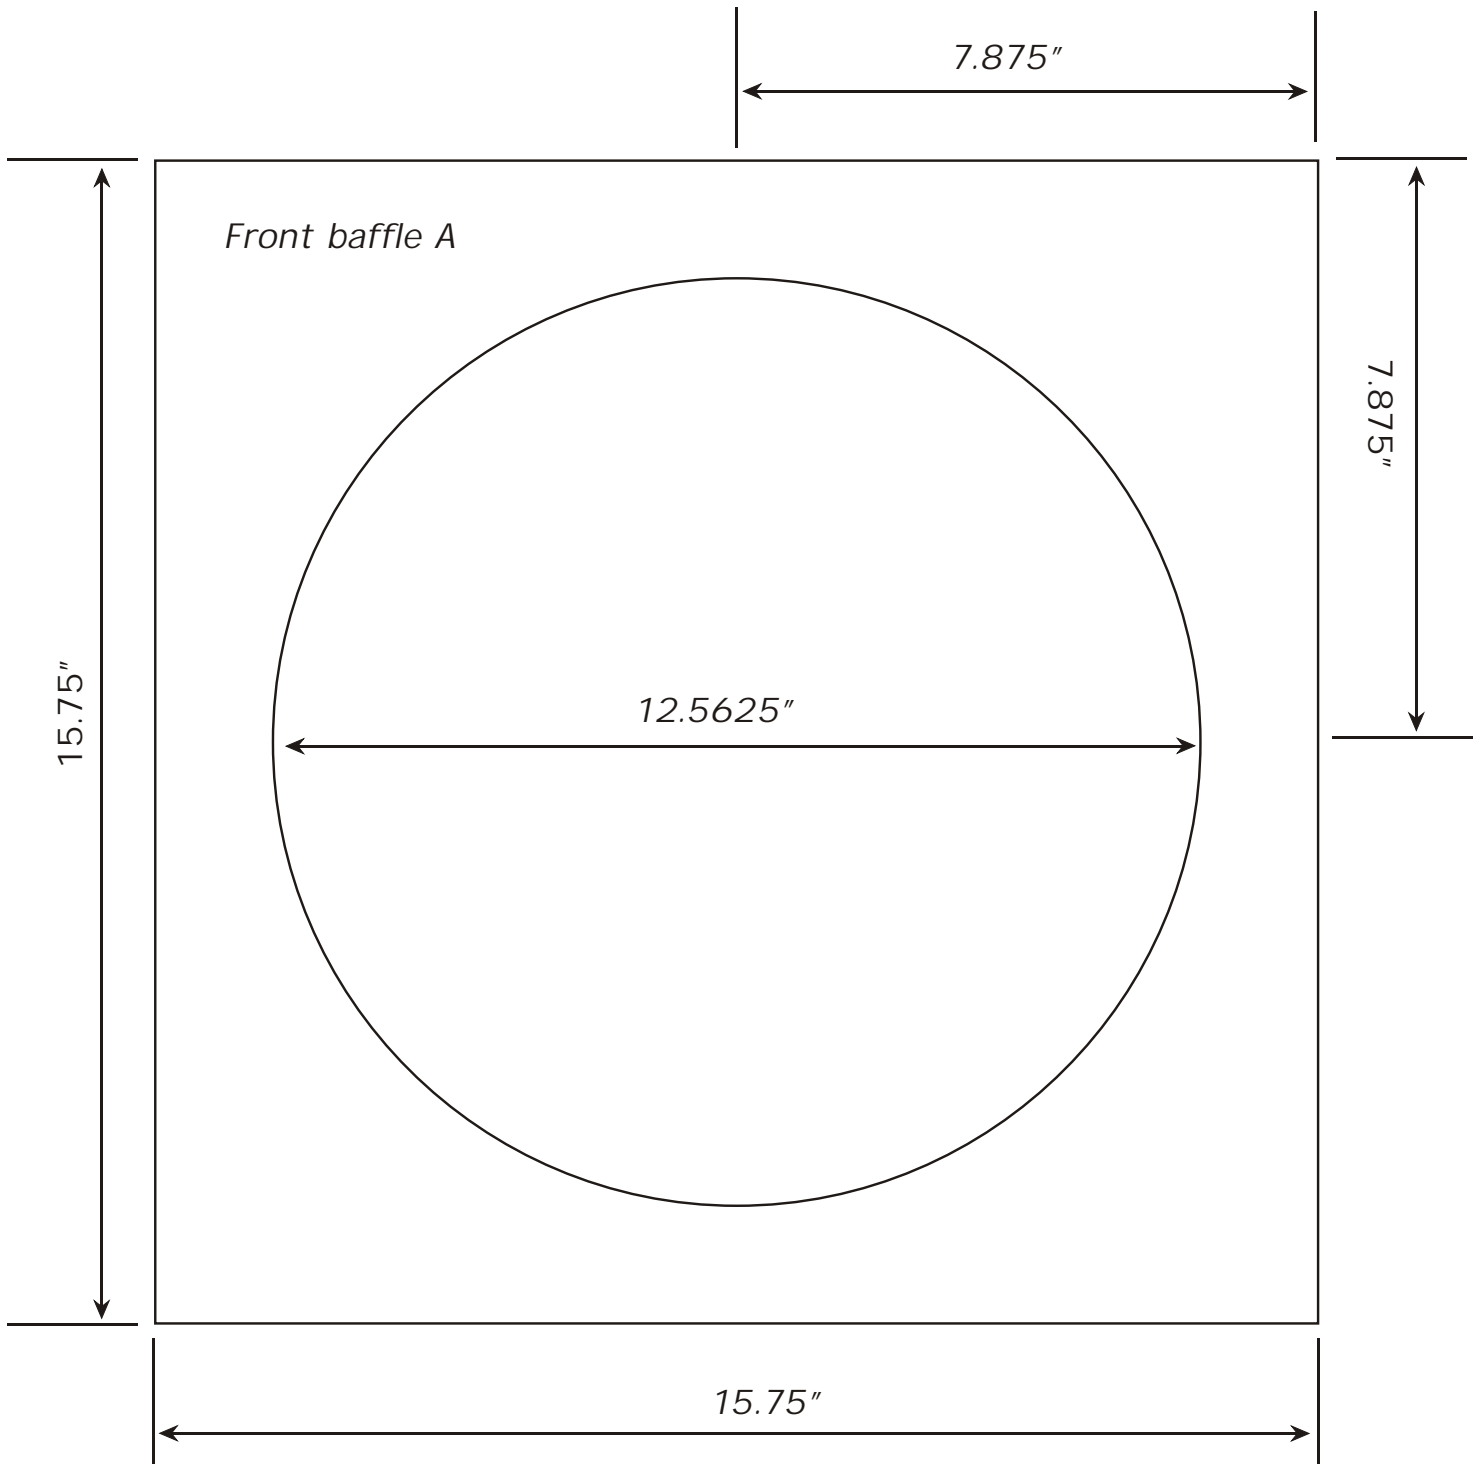

*Sealed box for single SW-12-04*

*Outer front baffle*

*Cut List*

- 1) *Front baffle A: 15.75" by 15.75"*
- 1) *Front baffle B: 14.25" by 14.25"*
- 3) *Brace C: 14.25" by 14.25"*
- 1) *Back panel D: 14.25" by 14.25"*
- 1) *Back panel E: 15.75" by 15.75"*
- 2) *Top/bottom F: 15.75" by 15.75"*
- 2) *Sides G: 14.25" by 15.75"*