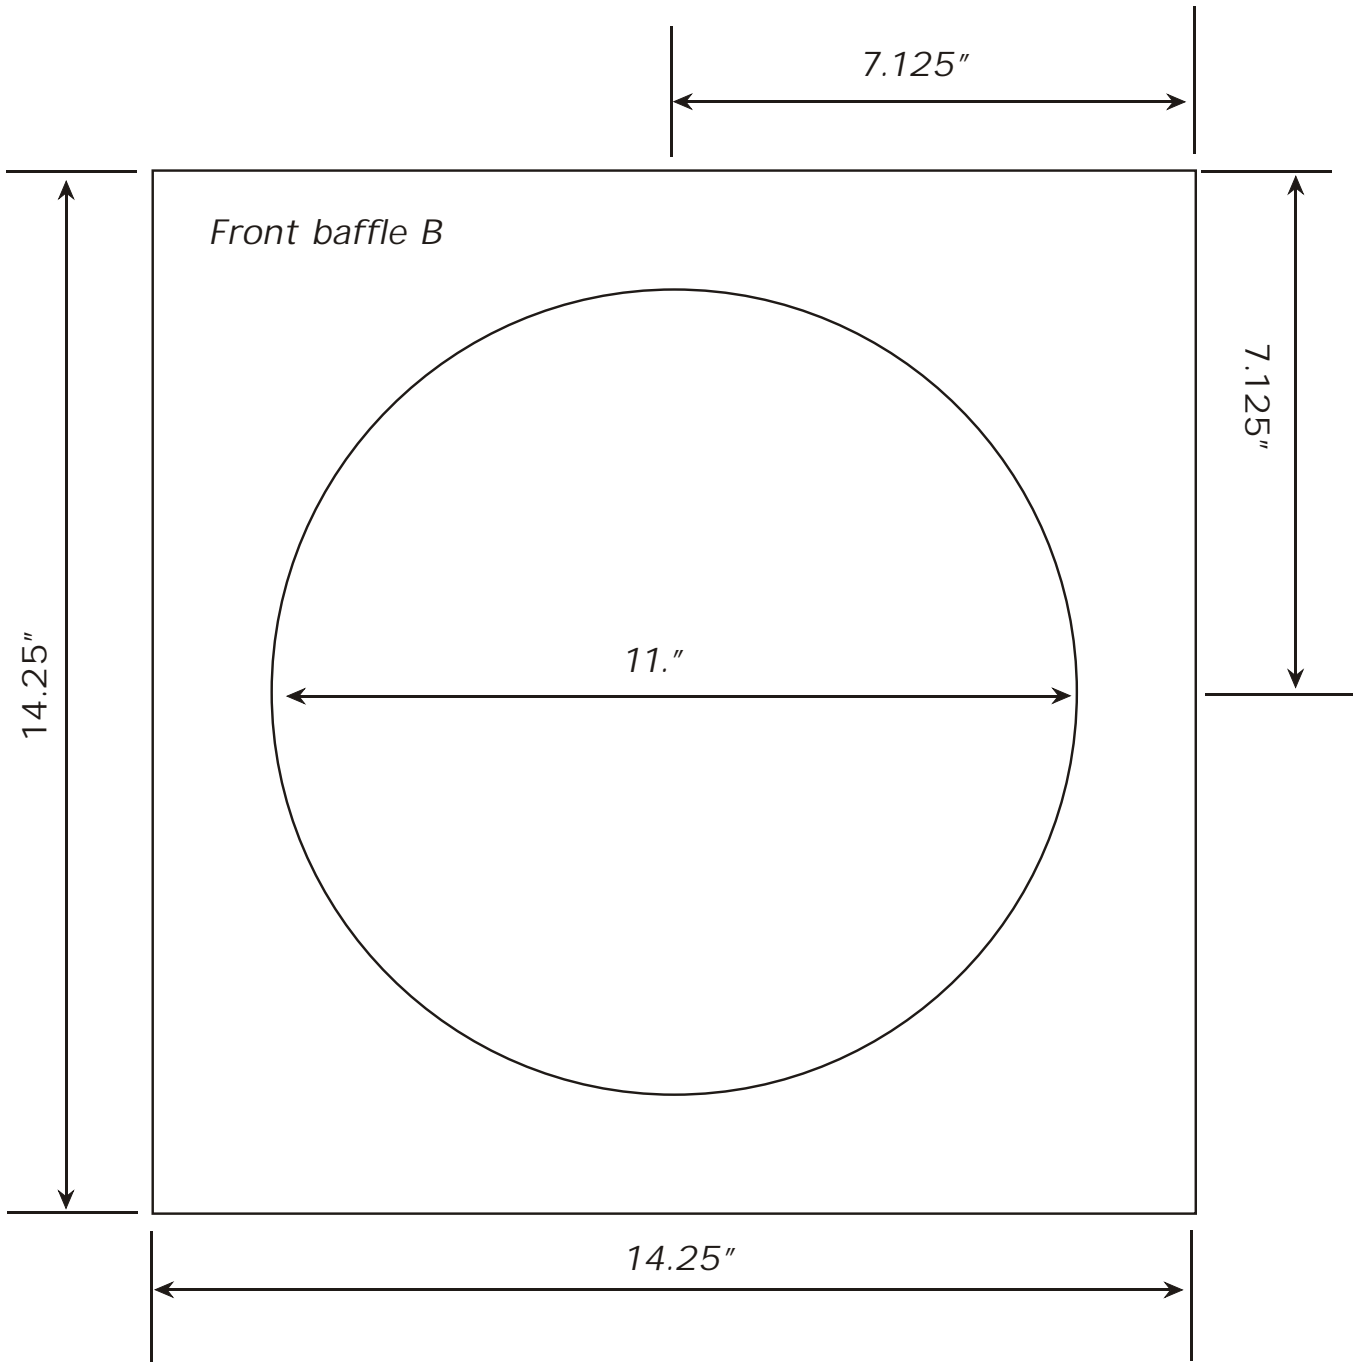

*Sealed box for single SW-12-04*

*Outer front baffle*

*Cut List*

- 1) *Front baffle A: 15.75" by 15.75"*
- 1) *Front baffle B: 14.25" by 14.25"*
- 3) *Brace C: 14.25" by 14.25"*
- 1) *Back panel D: 14.25" by 14.25"*
- 1) *Back panel E: 15.75" by 15.75"*
- 2) *Top/bottom F: 15.75" by 15.75"*
- 2) *Sides G: 14.25" by 15.75"*